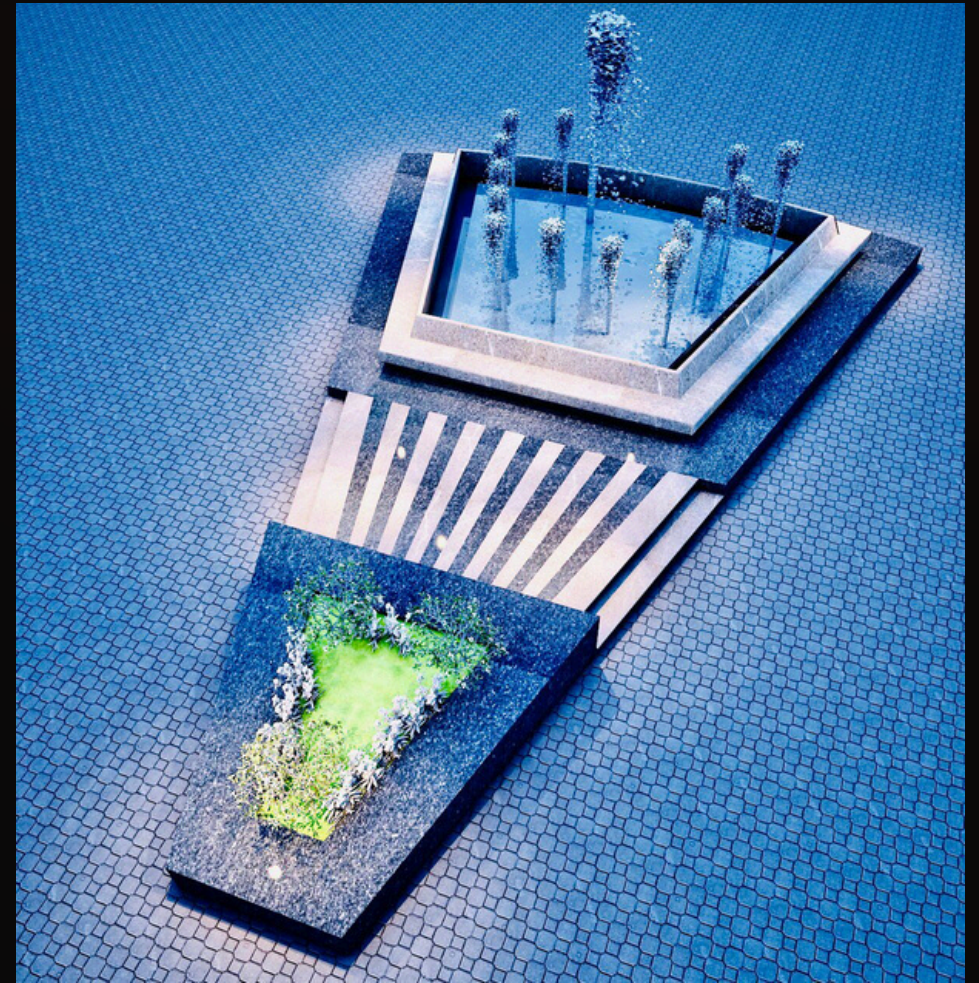

## GFRC WALL DESIGNING

Decorative GFRC wall with dragon art, faux bricks, greenery, and a central waterfall fountain.

## SHADOW FALL FOUNTAIN

A premium-grade, granite-clad wall fountain welcoming residents and visitors to Sector-J of Askari V. Designed with modern aesthetics, it combines clean geometry, water flow, and architectural lighting to create a refreshing and elegant entrance experience

## AQUA BLOOM VISTA

Aqua Bloom Vista blends elegant water jets with lush greenery in a unique triangular layout, offering a modern, eye-catching focal point for commercial spaces and urban landscapes.

## THE PRISM CASCADE

A modern commercial fountain combining sharp geometric lines with vibrant greenery and dynamic water jets, creating a striking visual centerpiece for public or corporate spaces.